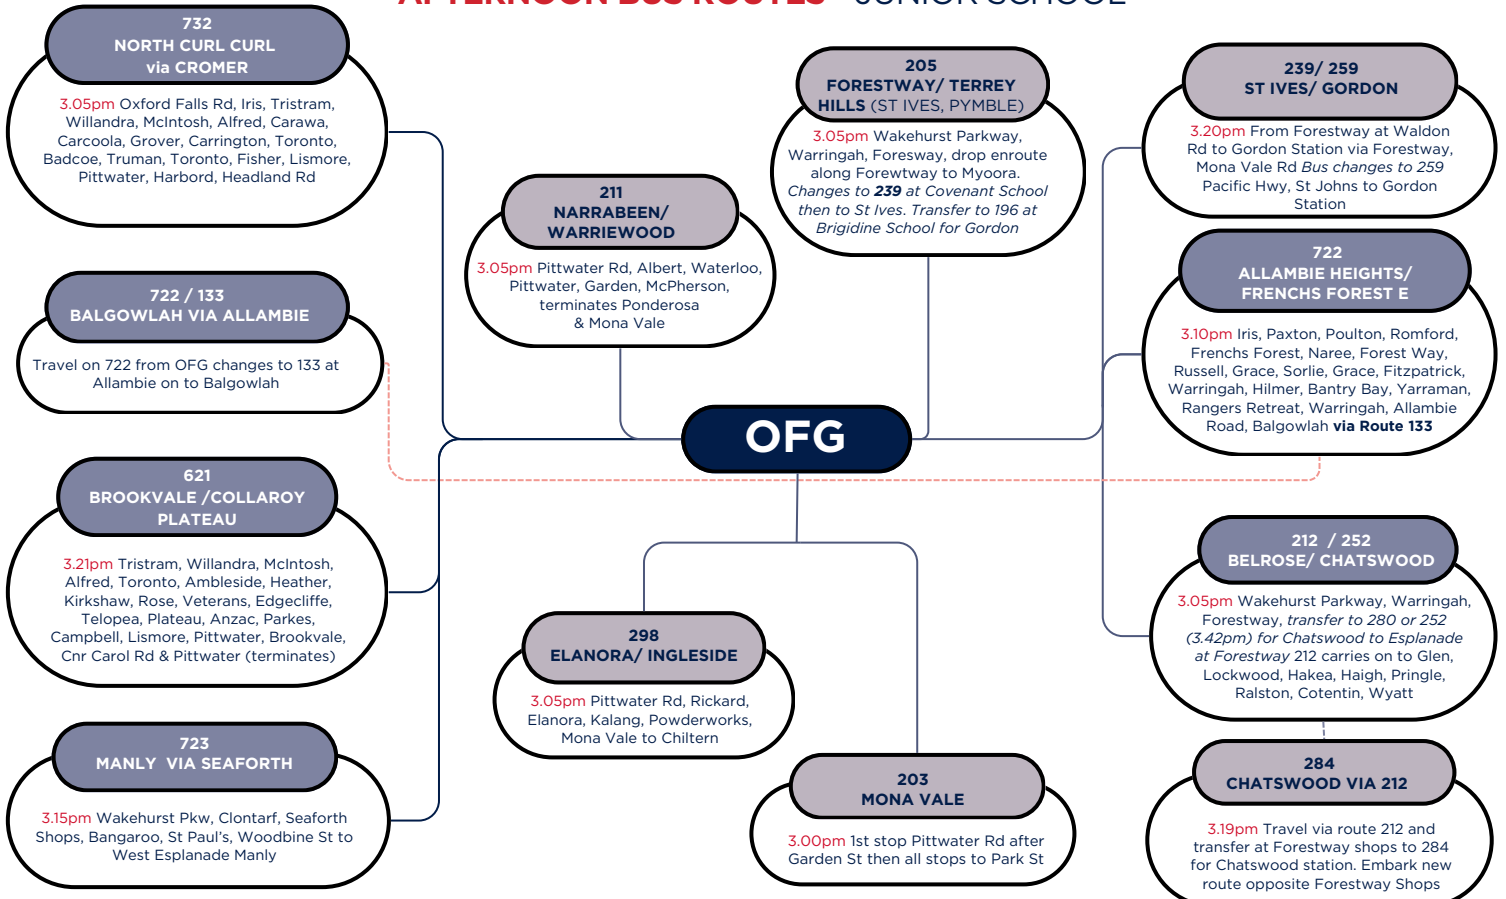

School Bus Services

Connecting you to OFG

Updated 19 Feb 2025

MORNING BUS ROUTES

AFTERNOON BUS ROUTES - JUNIOR SCHOOL

AFTERNOON BUS ROUTES - SENIOR SCHOOL

HOW TO APPLY FOR FREE TRAVEL

Complete the online application form at Transport NSW.
Once approved, the School Opal Card will be mailed to the home address provided.

[CLICK HERE](#)

PLAN YOUR TRIP

To plan a journey between home and school use the NSW transport trip to school planner.

[CLICK HERE](#)

SCHOOL BUS TRACKING APP

We encourage parents and students to download the free [Nextthere app](#). This allows you to track the location and scheduled arrival of school buses. You can add your child's "bus stop" to favourites.