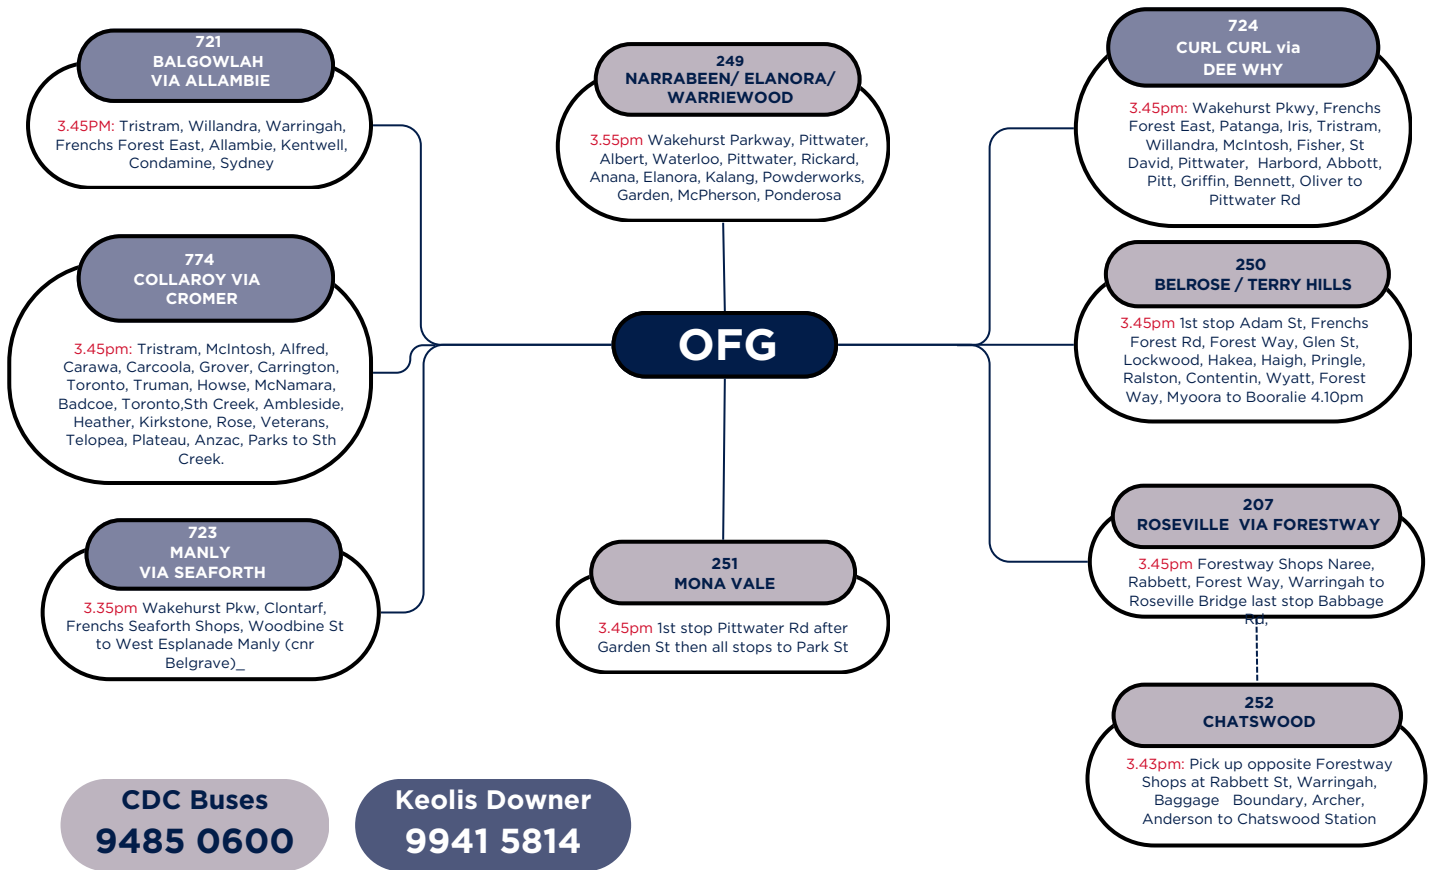

School Bus Services

Connecting you to OFG

Updated 19 Feb 2025

MORNING BUS ROUTES

AFTERNOON BUS ROUTES - JUNIOR SCHOOL

AFTERNOON BUS ROUTES - SENIOR SCHOOL

HOW TO APPLY FOR FREE TRAVEL

Complete the online application form at Transport NSW.
Once approved, the School Opal Card will be mailed to the home address provided.

[CLICK HERE](#)

PLAN YOUR TRIP

To plan a journey between home and school use the NSW transport trip to school planner.

[CLICK HERE](#)

SCHOOL BUS TRACKING APP

We encourage parents and students to download the free [Nextthere app](#). This allows you to track the location and scheduled arrival of school buses. You can add your child's "bus stop" to favourites.