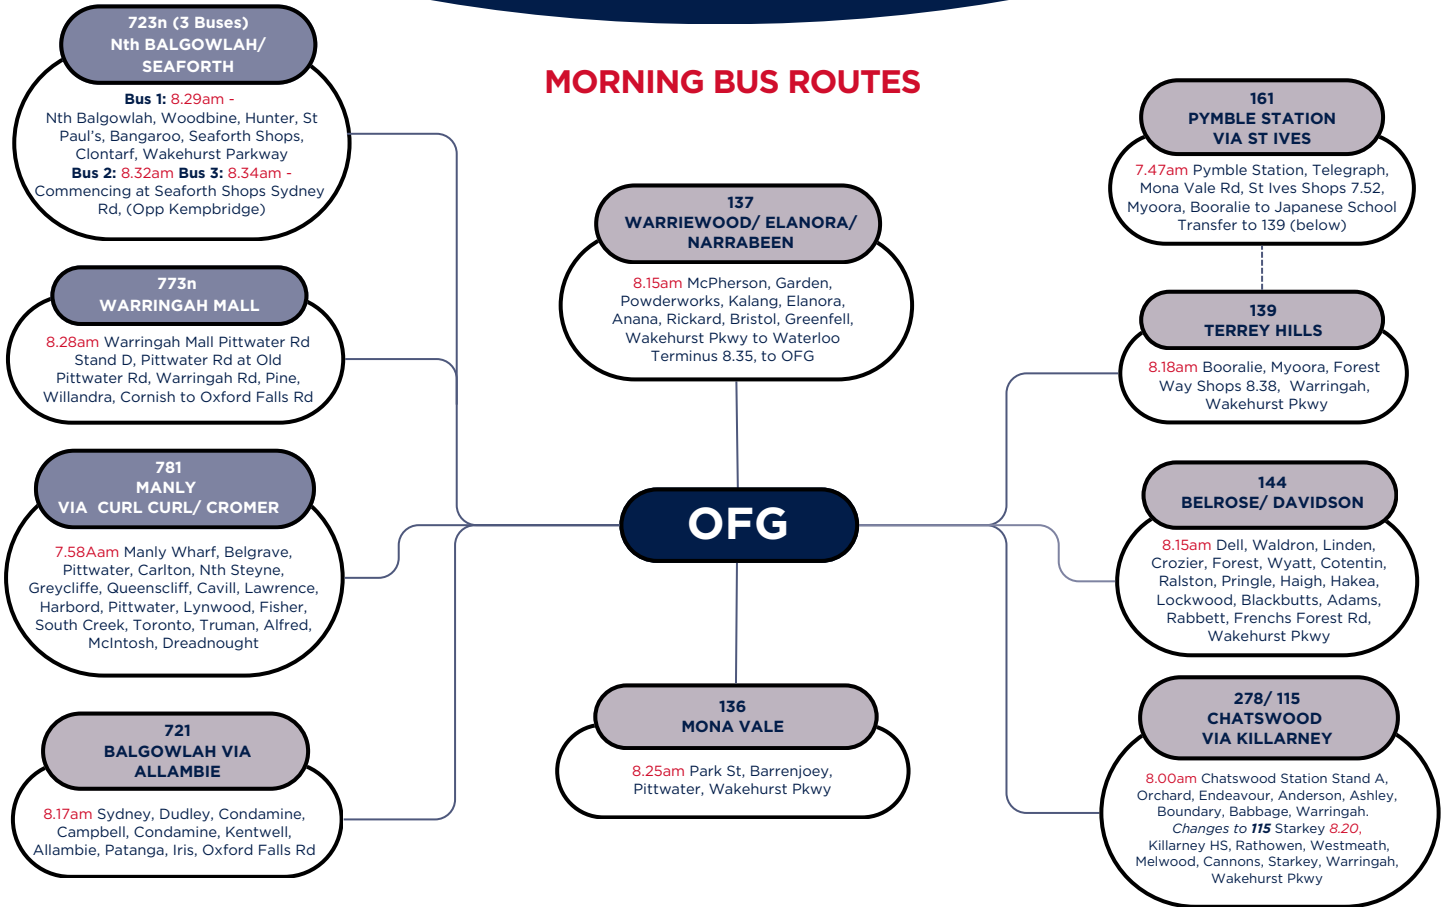

School Bus Services

Connecting you to OFG

Updated 19 Feb 2025

MORNING BUS ROUTES

AFTERNOON BUS ROUTES - JUNIOR SCHOOL

AFTERNOON BUS ROUTES - SENIOR SCHOOL

HOW TO APPLY FOR FREE TRAVEL

Complete the online application form at Transport NSW.
Once approved, the School Opal Card will be mailed to the home address provided.

[CLICK HERE](#)

PLAN YOUR TRIP

To plan a journey between home and school use the NSW transport trip to school planner.

[CLICK HERE](#)

SCHOOL BUS TRACKING APP

We encourage parents and students to download the free [Nextthere app](#). This allows you to track the location and scheduled arrival of school buses. You can add your child's "bus stop" to favourites.